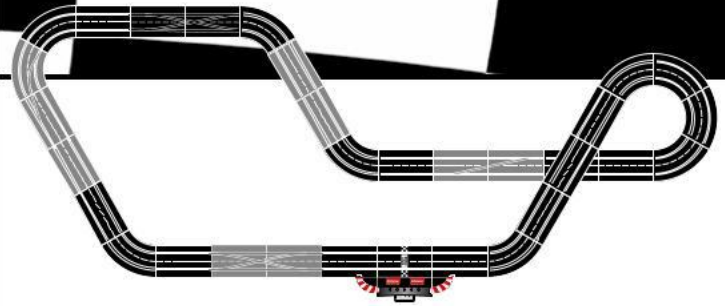

185 x 442 cm · 6.07 x 14.50 ft.

10,7 m · 35.10 ft.