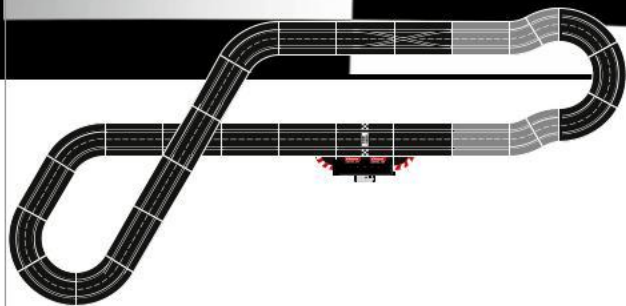

Extension Set

4 standard straights, 1 lane change sections (left), 1 double lane change section, 1 lane change curve (right, outside to inside), track section bolts

3,4 m · 11.15 ft.

368 x 170 cm · 12.07 x 5.58 ft.

8,7 m · 28.54 ft.