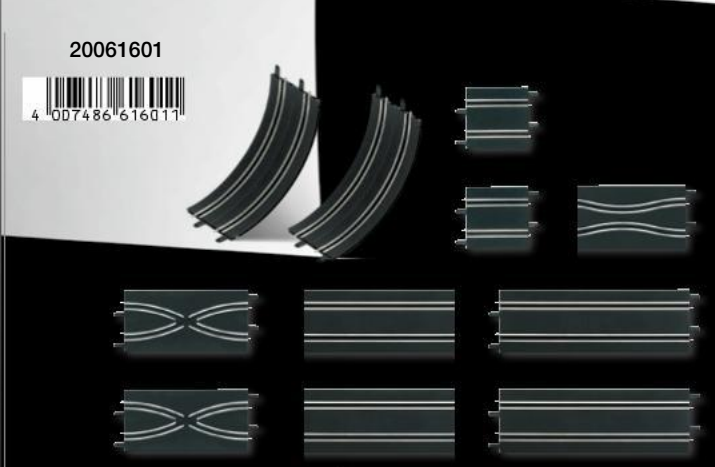

Action Pack Jump Ramp

and Landing Ramp, 6 x straights 342 mm/13.46 in.

20061601

4 007486 616011