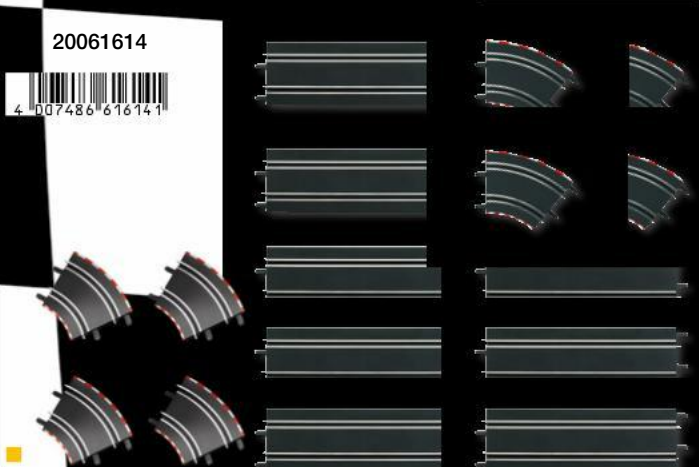

1 x Engstelle, 2 x Sparw... in 114 mm, 2 x Fly Over inkl. Stützen,

Extension set 2
4 x straights 342 mm/13.46 in., 2 x straights 114 mm/4.48 in., 2 x fly over incl. supports, 1 x narrow section, 2 x lane change sections

20061614

4 007486 616141