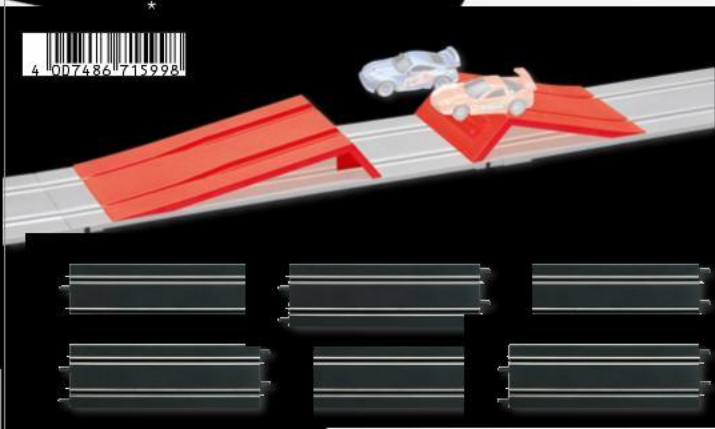

GO!!! Connecting section
only with 20061663

4 007486 715998

20061600

4 007486 616004

Aus
2 x h... 42 mm

Extension set 1
2 x curves 1/90°, 2 x lane change sections,
2 x straights 342 mm/13.46 in.

Action Pack Jump Ramp