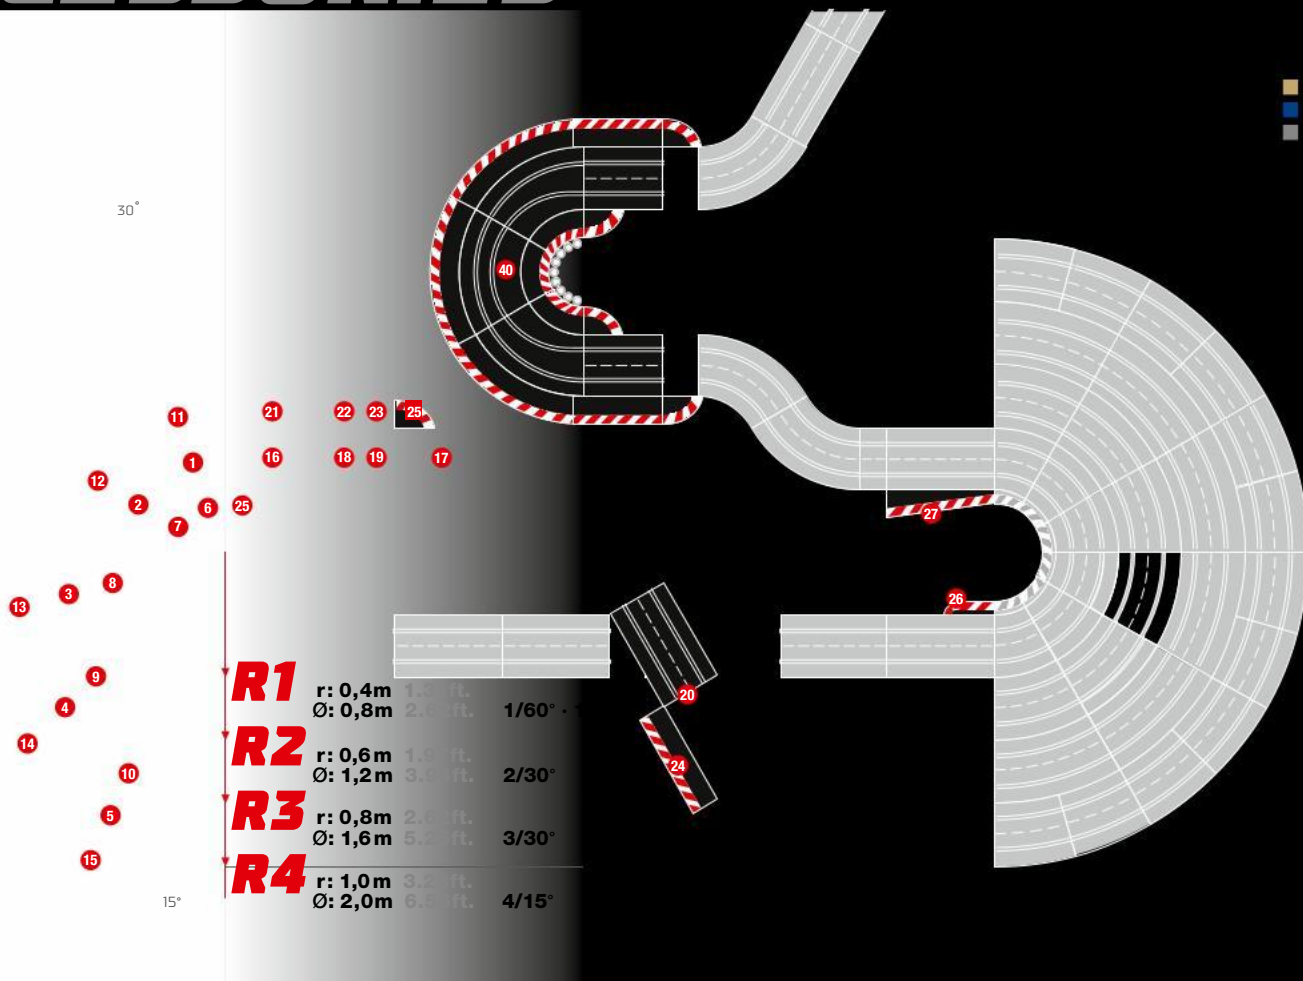

Dimensions when assembled	Sound		
Track length	Double lane change section	Jump ramp	Single looping
Front and rear lights*	Lane change section right	Narrow section	Double looping
Front lights	Lane change section left	Chicane	Rallye tracks
Flashing blue lights	Lap Counter	Junction	Rallye curve
Flashing lights	Link-up track section	Lane change section	Lane change section right
LED Lighting effects	PitStop-Game section	Fly over	Double lane change section
		High banked curve	Lane change section left

*Digital132: inkl. Bremslicht - incl. break light

ACCESSORIES