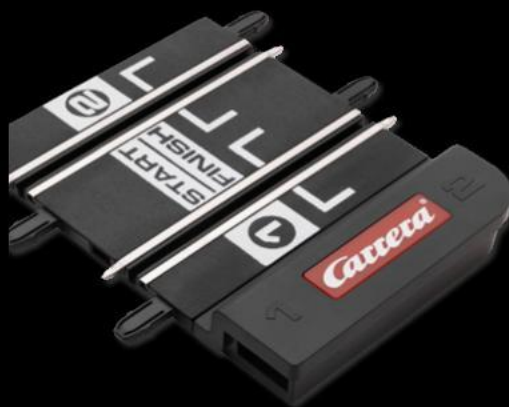

Upgrade Kit to upgrade a GO!!! Track with wireless speed controller.
Package content: 1x Wireless Connecting track, 2x Wireless speed controller

GO!!! Connecting section
only with 20061663