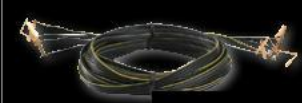

**Zusatzeinspeisung
Additional supply**

**Carrera Guard rail
20 m/65.62 ft. roll**

**Leitplanke 3 m
Halterungen 24 x, Endstücke 12 x,
Verbindungsstücke 6 x
Guard rail 3 m/9.84 ft.,
supports 24 x, end pieces 12 x,
guard rail connecting pieces 6 x**