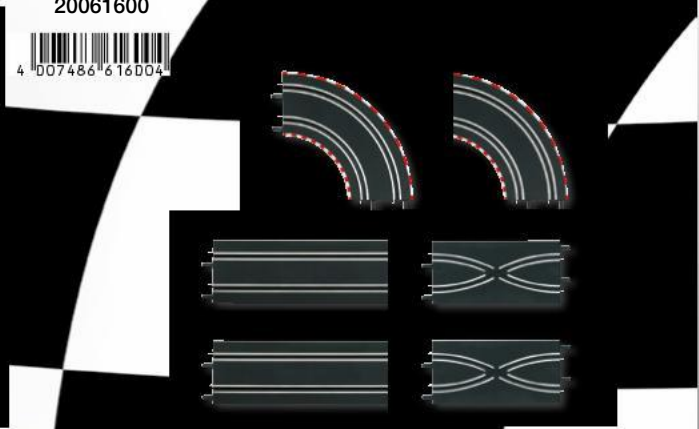

GO!!! Connecting section
only with 20061663

4 007486 715998

20061600

4 007486 616004

Aus
2 x h... 42 mm

Extension set 1
2 x curves 1/90°, 2 x lane change sections,
2 x straights 342 mm/13.46 in.

Action Pack Jump Ramp