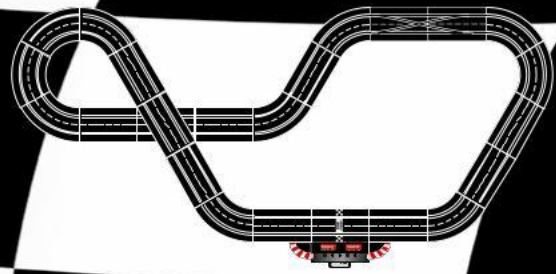

10.53 x 5 ft.
26.25 ft.

20026955

303676