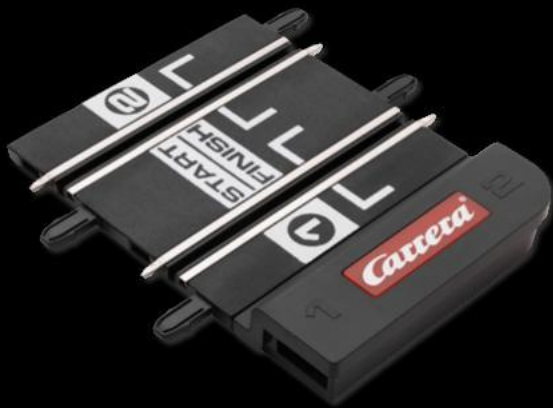

20061663

20061671

20061677

GO!!! electronic speed controller
with power cord · only with 20061666 and 20061662

GO!!! BO Electronic speed controller
w/o Turbo

GO!!! Wireless Speed controller

Only with 20061677