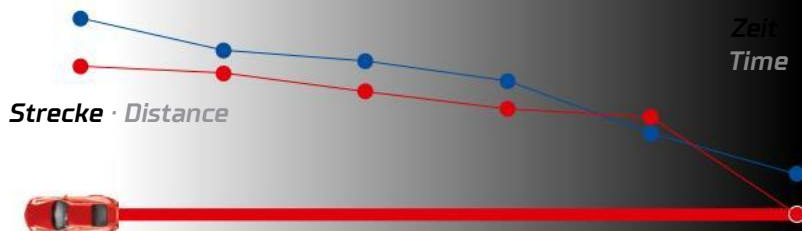

Carrera Check Lane

ZWISCHENZEITMESSUNG

Die Carrera Check Lane macht es Carrera-Piloten möglich, ihre Zwischenzeiten zu messen. An beliebiger Stelle platziert, misst die Carrera Check Lane die Zwischenzeit der Fahrer. Wie im echten Motorsportrennen hat der Carrera-Pilot ab sofort sein komplettes Fahrverhalten auf der Rennstrecke unter Kontrolle.

Split TIME MEASUREMENT

The Carrera Check Lane makes it instantly possible for Carrera drivers to measure their intermediary times. Placed at any point, the Carrera Check Lane measures the drivers' intermediate times. Just like in real auto racing, the Carrera drivers instantly have their complete driving behavior on the course under their control.

MOTORENMESSUNG

Die Beschleunigung eines Carrera Fahrzeuges kann genau gemessen werden, dies ermöglicht der Einbau von mehreren Check Lanes hintereinander. Dank der Carrera Check Lane zählt also nicht nur das Endergebnis, sondern das Fahrverhalten während des gesamten Rennens! (nur in Verbindung mit Carrera AppConnect und der Carrera Race App).

ENGINE MEASUREMENT

The acceleration of a Carrera car can be measured precisely, through the installation of several Check Lanes in a row. Thanks to the Carrera Check Lane, not only the final result, but also the driving behavior throughout the entire race counts! (only in connection with Carrera App Connect and the Carrera Race App).

„FOLGE UNS UND TEILERENNERGEBNISSE MIT DEINEN FREUNDEN!“
“FOLLOW US AND SHARE RACE RESULTS WITH YOUR FRIENDS!”